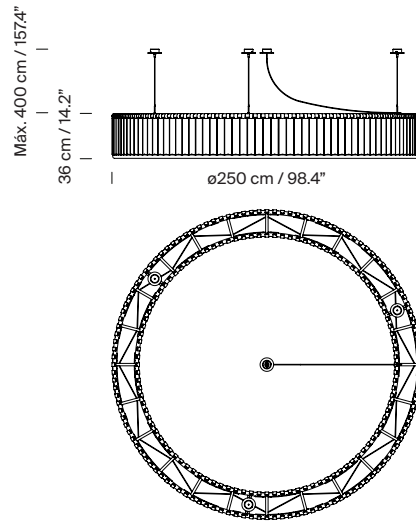

General description:

Texturized black metal structure with stainless steel structure hanging system of 1 or 3 supports and satin nickel ceiling plate.

Glass block lampshade.

(A / B) Ø 105 cm / 41.3"

(C / D) Ø 150 cm / 59"

(E / F) Ø 250 cm / 98.4"

This fixture must be mounted or supported independently of a Junction Box (UL market).

Electric cable length: 4 m / 157.5

Approximate weight (unpacked):

(A / B) Estadio 105: 93 Kg / 205 lb

Model B: Estadio 105 3 supports

Model C: Estadio 150 1 support

Model D: Estadio 150 3 supports

Model E: Estadio 250 1 support

Model F: Estadio 250 3 supports

Collection:
Wall lamps

Estadio

Estadio Singular