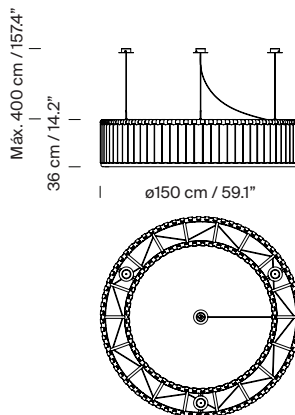

Model D: Estadio 150 3 supports