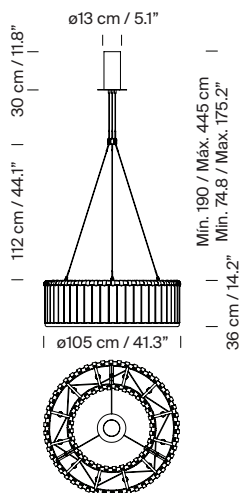

Estadio

Miguel Milá. 1992
Pendant lamps

Regulations:

European version
UNE-EN 60598
UNE-EN 55015
UNE-EN 60529

American version
Dry location only
UL-1598
E-353545

Maintenance:

Clean with a smooth cloth. Do not use ammonia, solvents or abrasive cleaning products.

Others:

The lamp is delivered in different packets.
The assembly instructions are delivered with the product.

Model A: Estadio 105 1 support