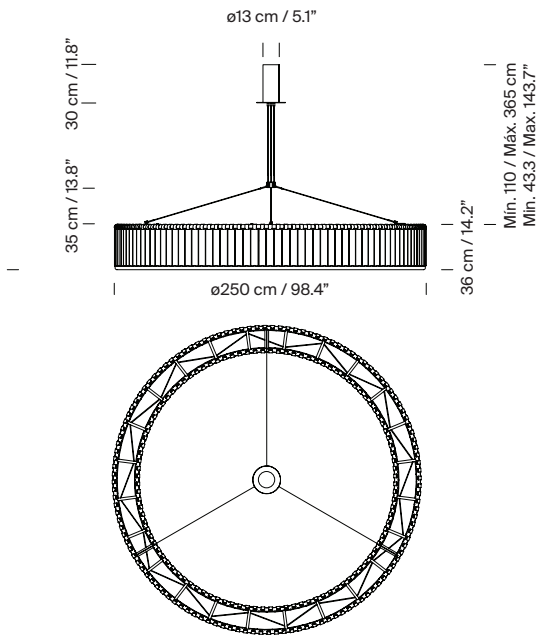

General description:

Texturized black metal structure with stainless steel structure hanging system of 1 or 3 supports and satin nickel ceiling plate.

Glass block lampshade.

(A / B) Ø 105 cm / 41.3"

(C / D) Ø 150 cm / 59"

(E / F) Ø 250 cm / 98.4"

This fixture must be mounted or supported independently of a Junction Box (UL market).

Electric cable length: 4 m / 157.5

Approximate weight (unpacked):

(A / B) Estadio 105: 93 Kg / 205 lb

(C / D) 18

(E / F) 24

LED bulb: 11 W / 1,521 lm / 2700K

E27 - E26 / Max. hgt.155 mm / 6.1"

Suitable only for indoor use.

Always use the light source recommended or equivalent.

Input voltage: 100, 120, 230 Vac.

Model B: Estadio 105 3 supports

Model C: Estadio 150 1 support

Model D: Estadio 150 3 supports

Model E: Estadio 250 1 support

Model F: Estadio 250 3 supports

Collection:
Wall lamps

Estadio

Estadio Singular