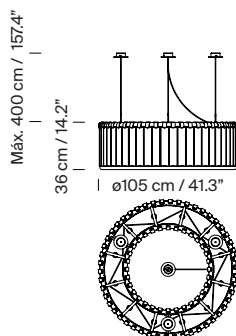

Model B: Estadio 105 3 supports