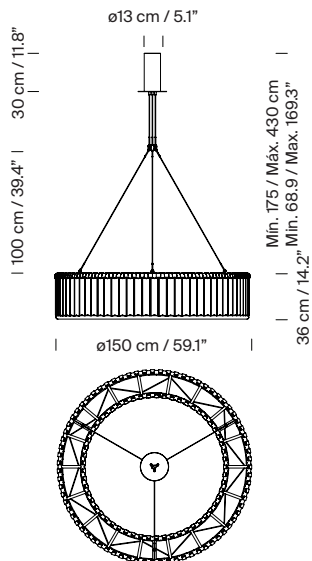

Model C: Estadio 150 1 support